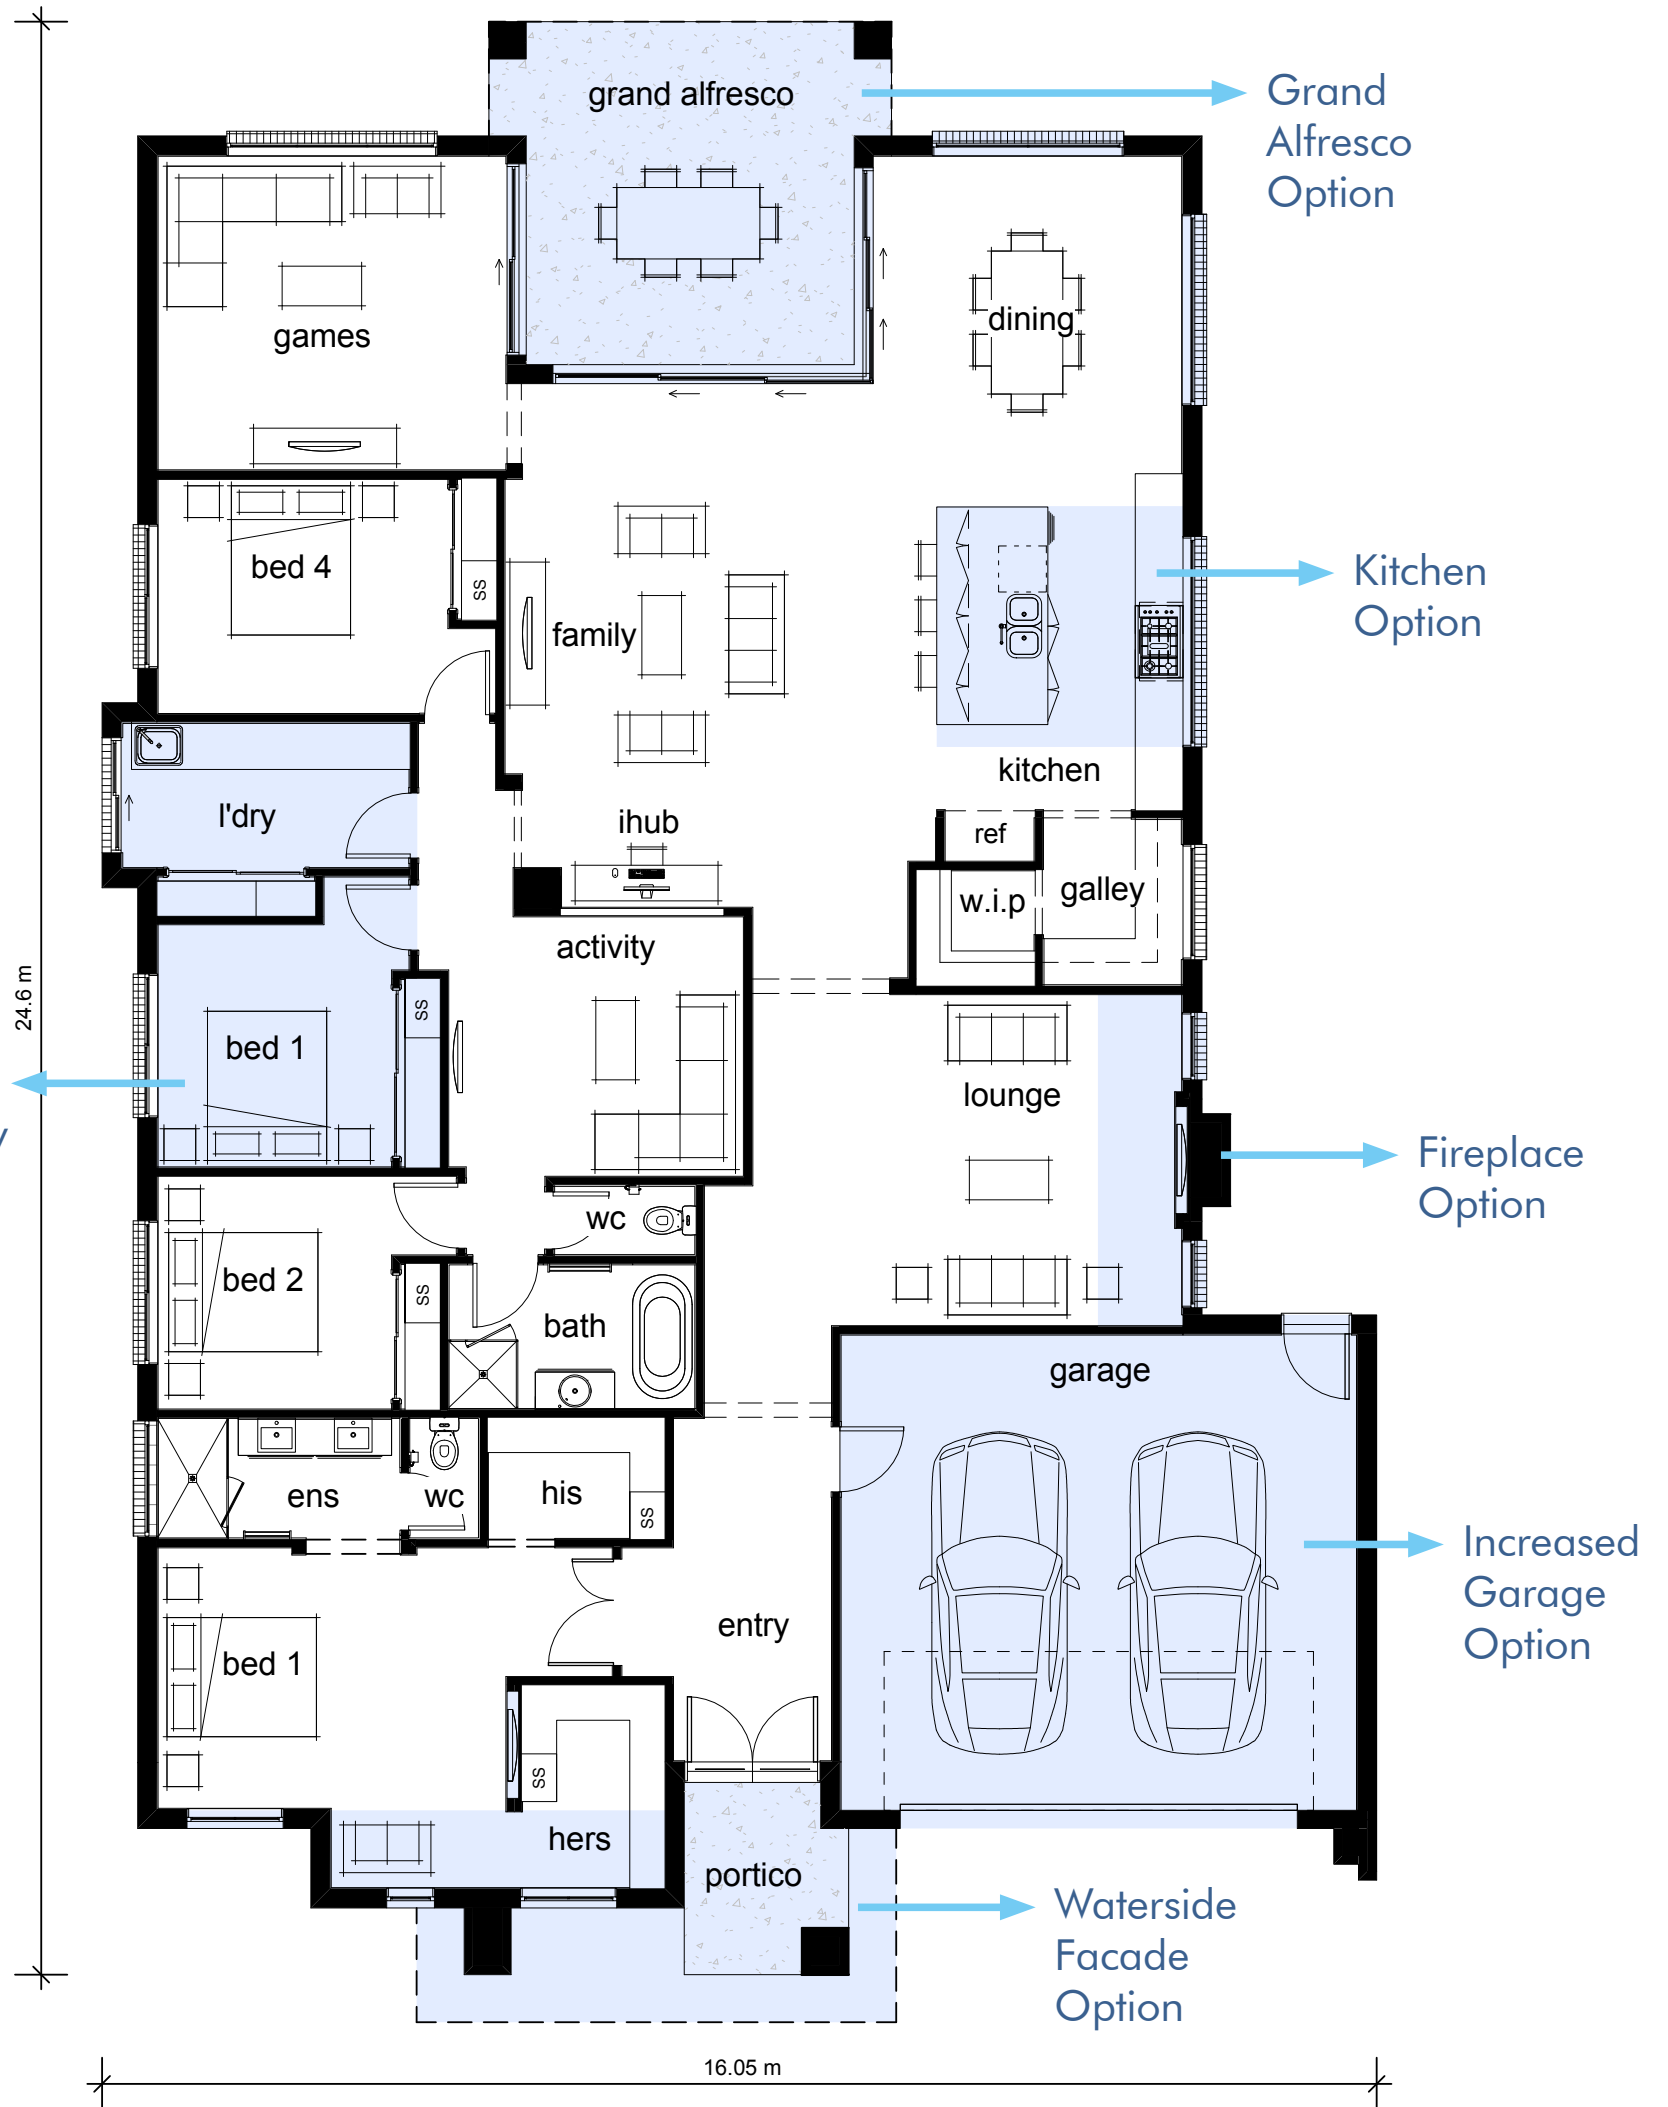

17.5m+

LOT WIDTH

32.5m+

LOT DEPTH

34.18m+

TOTAL SQ

-  4
-  2
-  2

Bedroom and Laundry Option

The Vancouver 33

As displayed at Maygar Avenue, White Box Rise Estate, Wodonga with the Waterside Facade.

DISPLAY OPTIONS