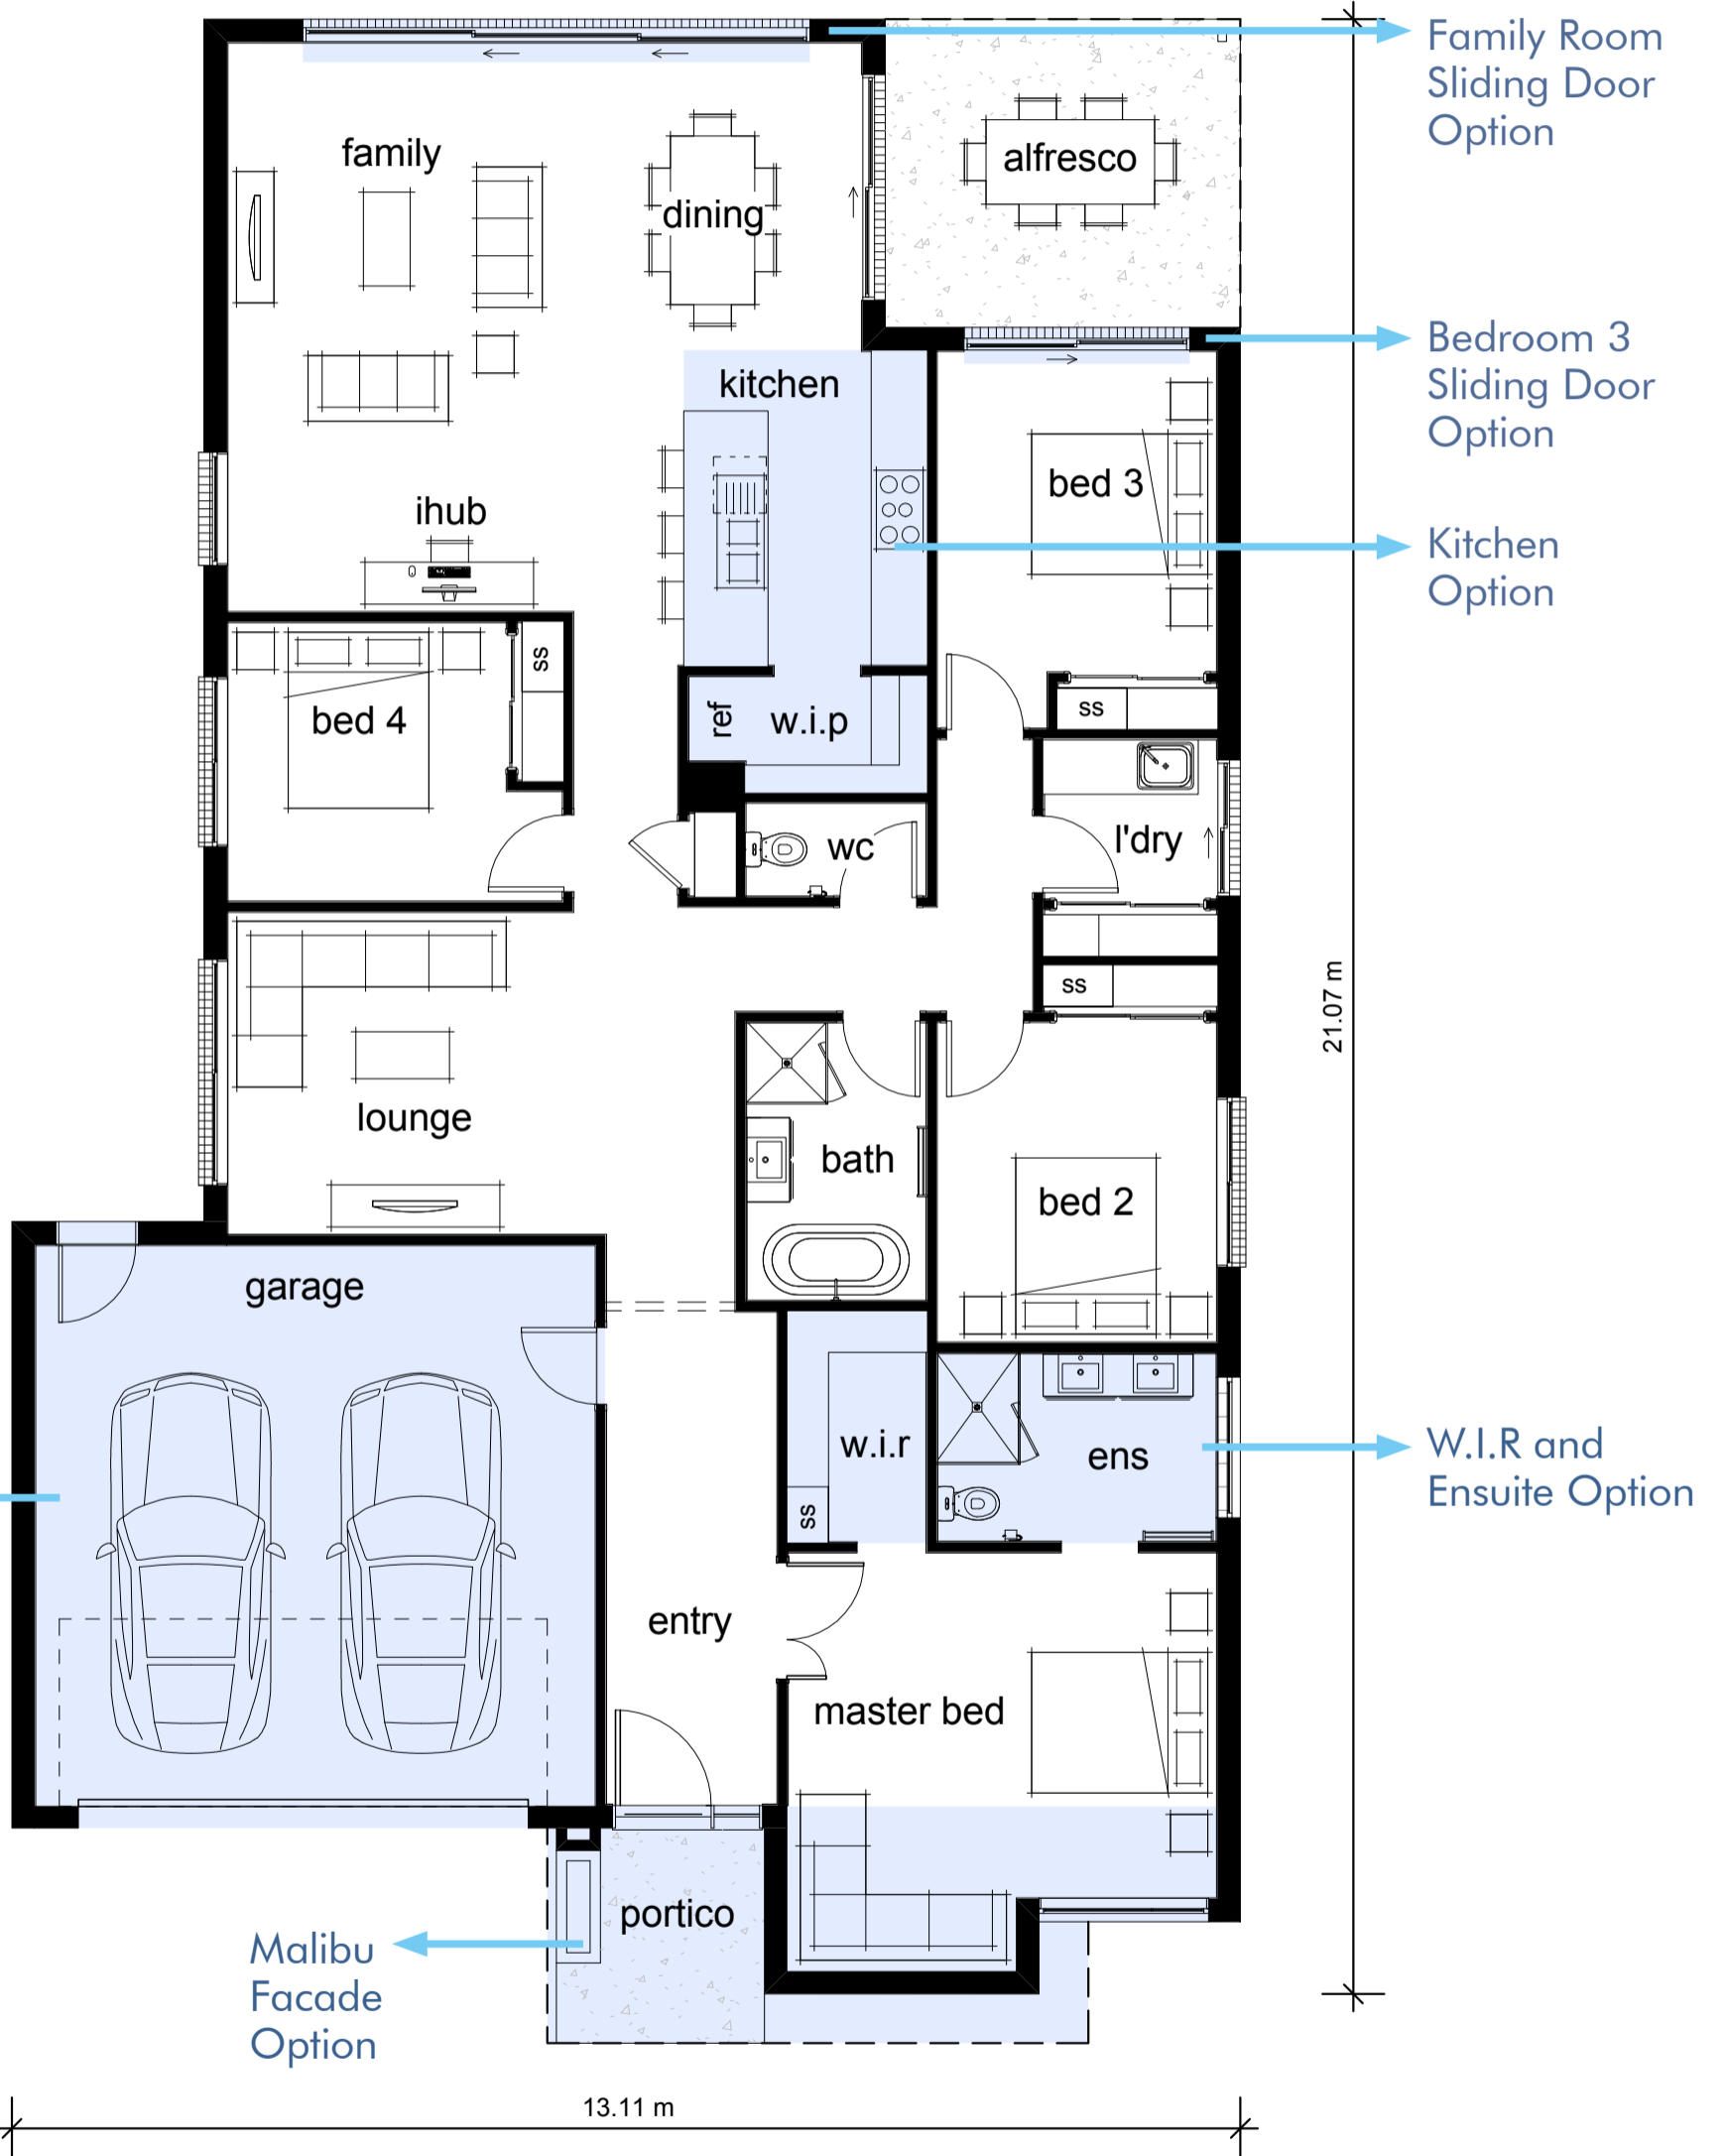

14.5m+

LOT WIDTH

28.5m+

LOT DEPTH

25.77m+

TOTAL SQ

4

2

2

# The Bermuda 25

As displayed at Maygar Avenue, White Box Rise Estate, Wodonga with the Malibu Facade.

## DISPLAY OPTIONS